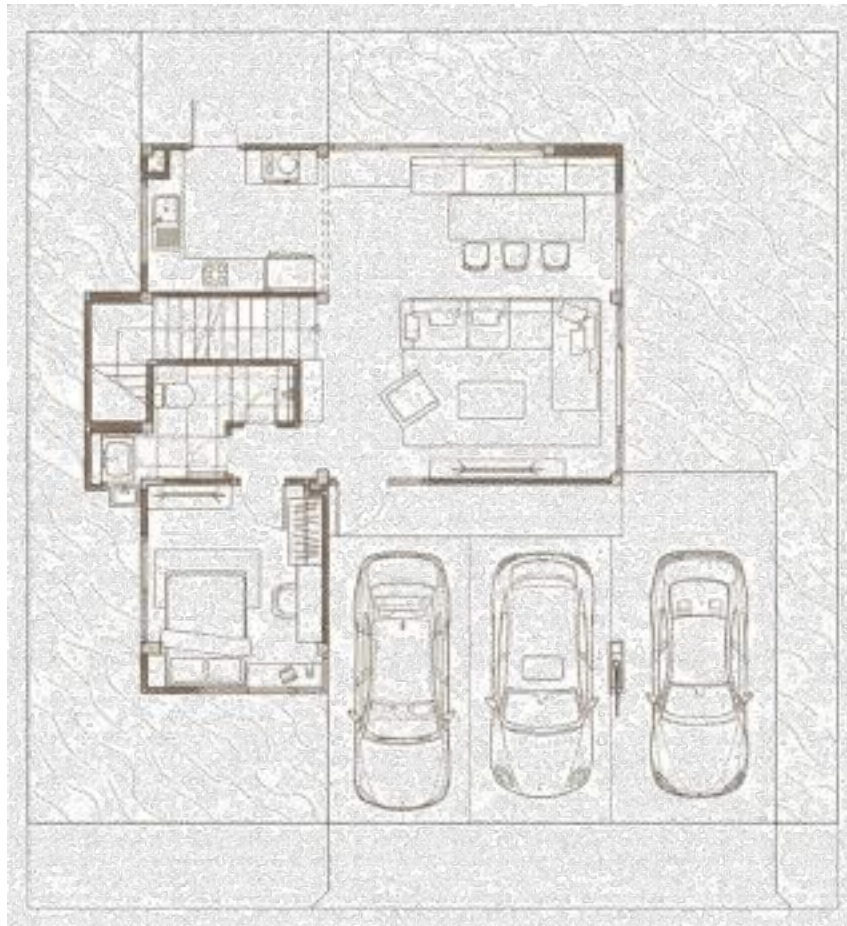

 Nirvana

ABSOLUTE -289

Usable Area : 289 sq.m.
Land Area : 52.5 sq.w.
Function : 4Bedrooms / 4Bathrooms / Living Room
Dining Room / Pantry / Thai Kitchen /
3 Car Parking

Images and ambiance are for advertising purposes only.

 Nirvana

ABSOLUTE -289

Usable Area : 289 sq.m.
Land Area : 52.5 sq.w.
Function : 4Bedrooms / 4Bathrooms / Living Room
Dining Room / Pantry / Thai Kitchen /
3 Car Parking

ABSOLUTE -329

Usable Area : 329 sq.m.
Land Area : 80 sq.w.
Function : 4Bedrooms / 4Bathrooms / Living Room
Dining Room / Family Room / Pantry /
Thai Kitchen / Maid / 6 Car Parking

Images and ambiance are for advertising purposes only.

 Nirvana

ABSOLUTE -329

Usable Area : 329 sq.m.
Land Area : 80 sq.w.
Function : 4Bedrooms / 4Bathrooms / Living Room
Dining Room / Family Room / Pantry /
Thai Kitchen / Maid / 6 Car Parking