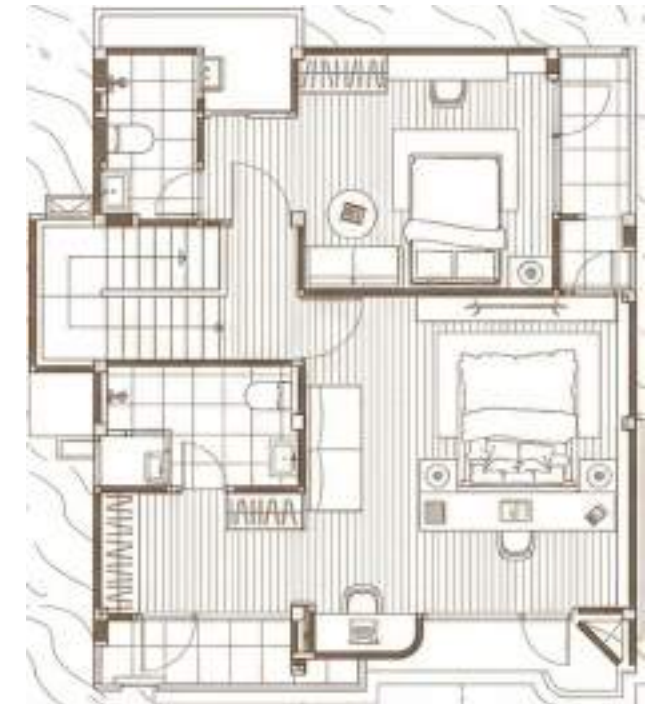

 Nirvana

ABSOLUTE -289

Usable Area : 289 sq.m.
Land Area : 52.5 sq.w.
Function : 4Bedrooms / 4Bathrooms / Living Room
Dining Room / Pantry / Thai Kitchen /
3 Car Parking

Images and ambiance are for advertising purposes only.

 Nirvana

ABSOLUTE -289

Usable Area : 289 sq.m.
Land Area : 52.5 sq.w.
Function : 4Bedrooms / 4Bathrooms / Living Room
Dining Room / Pantry / Thai Kitchen /
3 Car Parking

ABSOLUTE -329

Usable Area : 329 sq.m.
Land Area : 80 sq.w.
Function : 4Bedrooms / 4Bathrooms / Living Room
Dining Room / Family Room / Pantry /
Thai Kitchen / Maid / 6 Car Parking

Images and ambiance are for advertising purposes only.

 Nirvana

ABSOLUTE -329

Usable Area : 329 sq.m.
Land Area : 80 sq.w.
Function : 4Bedrooms / 4Bathrooms / Living Room
Dining Room / Family Room / Pantry /
Thai Kitchen / Maid / 6 Car Parking