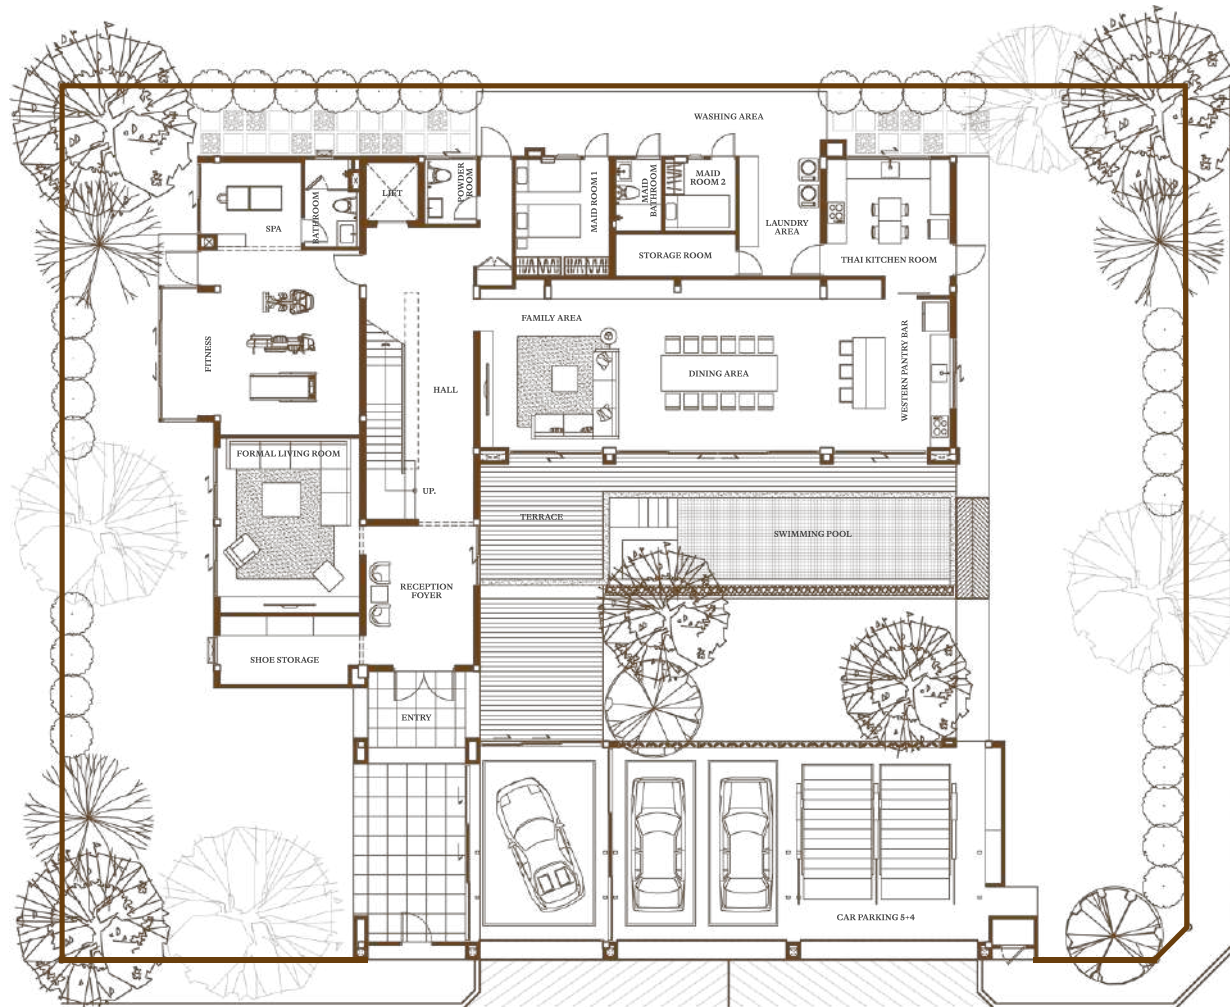

This image is used for advertising purposes only.

INDULGENCE

A

USABLE AREA

1,005

SQ.M.

LAND AREA

174-309

SQ.W.

FUNCTIONAL

6 BEDROOMS

7 BATHROOMS

1 POWDER ROOM

2 MULTI PURPOSE ROOM

2 MAID ROOMS

5+4 PARKING LOTS

SWIMMING POOL

PRIVATE LIFT

INDULGENCE A

1ST FLOOR

CAR PARKING 5+4
RECEPTION FOYER
SHOE STORAGE ROOM

FORMAL LIVING ROOM
FITNESS (BEDROOM 6)
LIFT

POWDER ROOM
FAMILY AREA
DINING AREA

WESTERN PANTRY BAR
THAI KITCHEN ROOM
SWIMMING POOL & TERRACE

LAUNDRY AREA
STORAGE ROOM
MAID ROOM 2+1

INDULGENCE A

2ND FLOOR

- BEDROOM 1
- BEDROOM 2
- BEDROOM 3
- BEDROOM 4
- WORKING ROOM

This image is used for advertising purposes only.

INDULGENCE A

3RD FLOOR

- MASTER BEDROOM
- STORAGE
- STRONG ROOM
- WORKING ROOM
- SHRINE ROOM
- MULTI-PURPOSE ROOM
- ROOF GARDEN